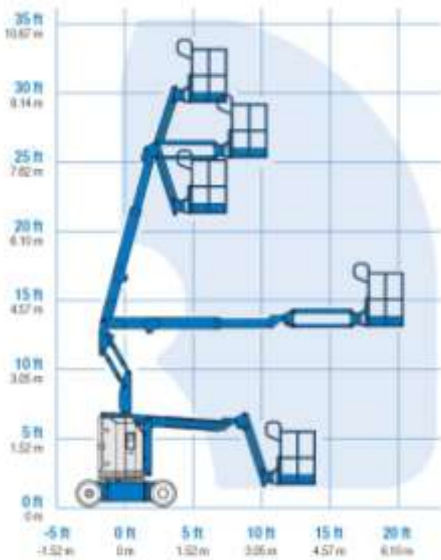

## 30' Platform Machines

Z30/20N 2243 2469 2470

E300AJP

Z30/20RJ Range of motion for rotating jib 2323

JLG E300AJP 2218

Ref	Make	Model	Unit	Tires	Drive	Working Height	Capacity	Platform Size	Up & Over Clearance	Horizontal Reach	Width	Height Stowed	Length Stowed	Weight	Day	Week	4 Week
	Genie	Z30/20N	2243	Solid	2WD	36'	500#	30" x 46"	12' 6"	21'	48"	6' 7"	16' 9"	14500#	300	815	2200
	Genie	Z30/20N RJ	2323	Solid	2WD	35' 2"	500#	30" x 46"	12' 6"	20' 8"	48"	6' 7"	17' 5"	14600#	300	815	2200
	JLG	E300AJP	2218	Solid	2WD	36'	500#	30" x 48"	13' 1"	20' 6"	48"	6' 7"	18' 9"	15200#	300	815	2200