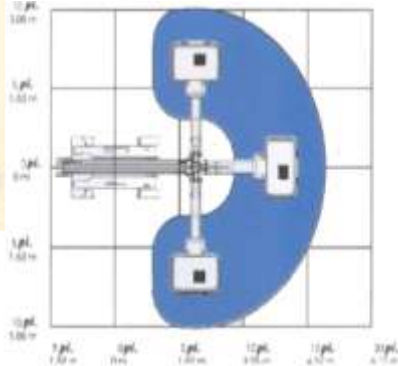

## 30' Platform Machines

Z30/20N 2243 2469 2470

E300AJP

Z30/20RJ Range of motion for rotating jib 2323

JLG E300AJP 2218

Ref	Make	Model	Unit	Tires	Drive	Working Height	Capacity	Platform Size	Up & Over Clearance	Horizontal Reach	Width	Height Stowed	Length Stowed	Weight	Day	Week	4 Week
	Genie	Z30/20N	2243	Solid	2WD	36'	500#	30" x 46"	12' 6"	21'	48"	6' 7"	16' 9"	14500#	300	815	2200
	Genie	Z30/20N RJ	2323	Solid	2WD	35' 2"	500#	30" x 46"	12' 6"	20' 8"	48"	6' 7"	17' 5"	14600#	300	815	2200
	JLG	E300AJP	2218	Solid	2WD	36'	500#	30" x 48"	13' 1"	20' 6"	48"	6' 7"	18' 9"	15200#	300	815	2200