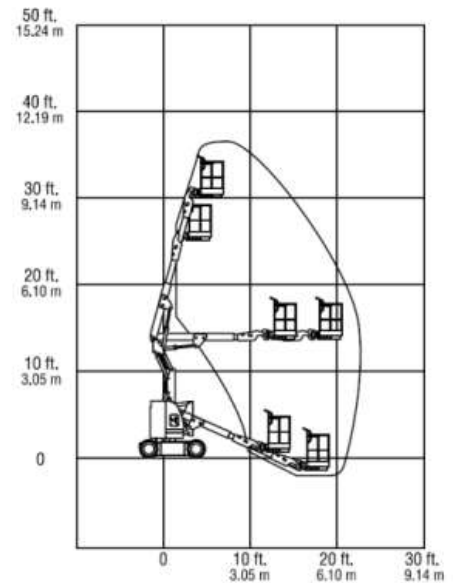

## 30' Platform Machines

Z30/20N 2243 2469 2470

E300AJP

Z30/20RJ Range of motion for rotating jib 2323

JLG E300AJP 2218

Ref	Make	Model	Unit	Tires	Drive	Working Height	Capacity	Platform Size	Up & Over Clearance	Horizontal Reach	Width	Height Stowed	Length Stowed	Weight	Day	Week	4 Week
	Genie	Z30/20N	2243	Solid	2WD	36'	500#	30" x 46"	12' 6"	21'	48"	6' 7"	16' 9"	14500#	300	815	2200
	Genie	Z30/20N RJ	2323	Solid	2WD	35' 2"	500#	30" x 46"	12' 6"	20' 8"	48"	6' 7"	17' 5"	14600#	300	815	2200
	JLG	E300AJP	2218	Solid	2WD	36'	500#	30" x 48"	13' 1"	20' 6"	48"	6' 7"	18' 9"	15200#	300	815	2200