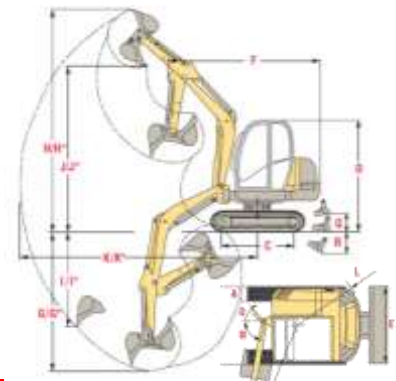

Landscaping-tractors, loaders, skid steers

A Gehl Skid loaders

B Kubota Tractor/Loader & Tractor/Loader /Backhoe

D Gehl 480 All Wheel-steer loader

C Excavator

Excavator Comparison-certain models subject to availability							
	223	3003	353	373	383	503	603
Dig depth G	8' 7"	9' 11"	11' 7"	11' 2"	11' 2"	12' 8"	13' 7"
Vertical wall digging depth I	5' 4"	6' 6"	6' 11"	6' 11"	8' 9"	9' 7"	10' 3"
Dump height	10' 11"	12' 6"	12' 11"	11'	12' 10"	12' 10"	13' 9"
Dig force	4226	5952	6569	6569	5778	7589	8296
Digging radius-reach K	14'	16' 7"	18' 2"	18' 2"	18' 2"	20' 8"	20' 4"
Width of machine E	51"-39"	4' 10"	5' 4"	5' 4"	5' 8"	6' 6"	6' 6"
Length F	13' 1"	13' 1"	13' 2"	13' 2"	15' 9"	17' 3"	19'
Height to top of cab D	7' 11"	7' 11"	7' 11"	8' 3"	8' 2"	8' 5"	8' 5"
Weight #	4248	6900	7530	8030	8002	10582	12566
Bucket sizes- quick-attach							
Excavation- with teeth	16"	12 & 24"	12 & 28"	12 & 28"	12 & 28"		
Smooth edge digging	28"	39"	42"	42"	42"		

Ref	Description	Model	Fuel	Capacity	Lifting height	Bucket width	Height	Length	Weight	Day	Week	4 Week
A	Skid Loader	4840	Diesel	1700#	115"	65"	78"	126"	6480#	150	600	1800
		5240	Diesel	1900#	120"	65"	78"	126"	6700#	150	600	1800

Attachments for above:

Rock fork										40	160	480
Pickup sweeper										150	600	1800
Forks, with backrest							42"			10	30	90
Hydraulic post hole auger, 6" to 24" auger, up to 7' deep										45	180	360

B	Kubota R520S	Tractor Loader-49hp			79"	110"	184.5"	8980#		225	900	2700
	Kubota R520	Tractor/Loader/Backhoe-49hp			72"	112"	213"	8980#		225	900	2700
		107" digging depth, Backhoe Bucket size; 18", 144' reach, Backhoe dump height 80"										
		Loader dump height 105"										